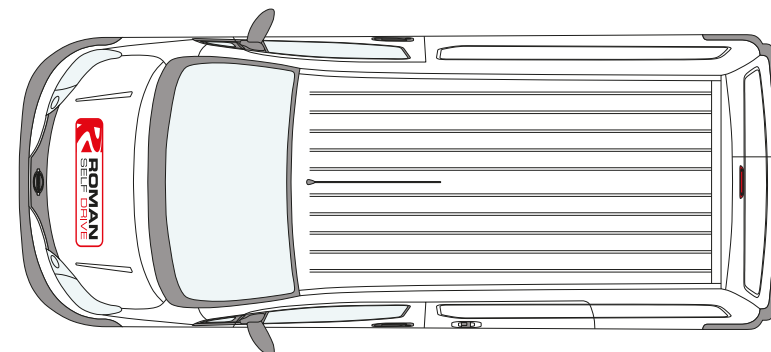

Nissan NV200 Maxi Van

Car, Van & Truck Hire

Weights

Payload 728 KG

GVM (Gross vehicle mass) 2000 KG

Dimensions (interior)

Load length 2040 mm

Load width 1500 mm

Load height 1358 mm

Distance between wheel arches 1220 mm

Dimensions (exterior)

Overall length of vehicle 4400 mm

Overall width of vehicle 2011 mm

Overall height of vehicle 1860 mm

Rear door / Aperture height 1228 mm

Rear door / Aperture width 1262 mm

Engine / Fuel

Engine capacity 1461 cc

Approximate MPG 50 MPG

Fuel Diesel

*Payload must be confirmed with manufacturer's brochure ref directive 95/48/EC

Please note: Load dimensions and payloads do not include any areas lost or weight gained through the addition of plying. These plying dimensions can differ between manufacturers.