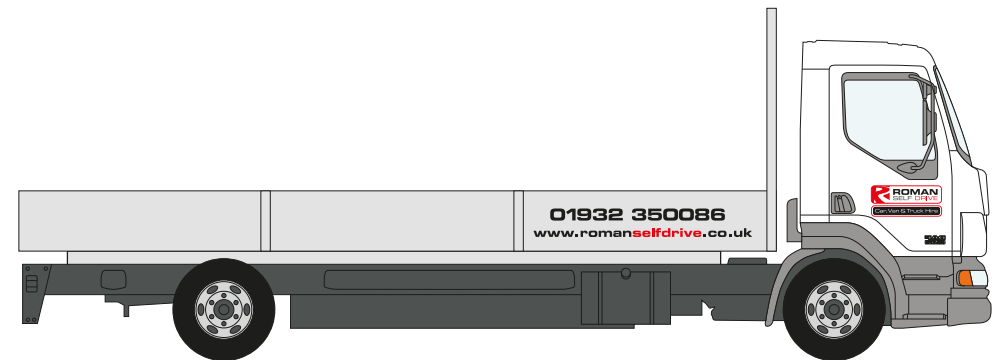

DAF LF45 7.5 Open Back / Flatbed / Dropside

Weights

Payload 3000 KG

GVM (Gross vehicle mass) 7500 KG

Dimensions (interior)

Load length 6450 mm

Load width 2350 mm

Load height N/A

Distance between wheel arches N/A

Dimensions (exterior)

Overall length of vehicle 8400 mm

Overall width of vehicle 2500 mm

Overall height of vehicle 3000 mm

Rear door / Aperture height N/A

Rear door / Aperture width N/A

Engine/ Fuel

Engine capacity 4461 cc

Approximate MPG 15 MPG

Fuel Diesel

*Payload must be confirmed with manufacturer's brochure ref directive 95/48/EC

Please note: Load dimensions and payloads do not include any areas lost or weight gained through the addition of plying. These plying dimensions can differ between manufacturers.